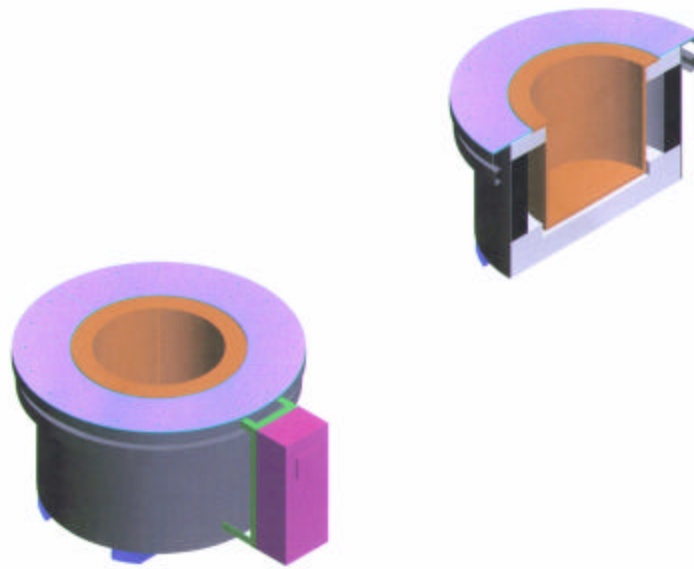

Westech Electric Portable Crucible Furnace

Western Technologies

Perfect for Thread Bushing

Click to [return to table of contents](#) or to [move on to the next page](#)